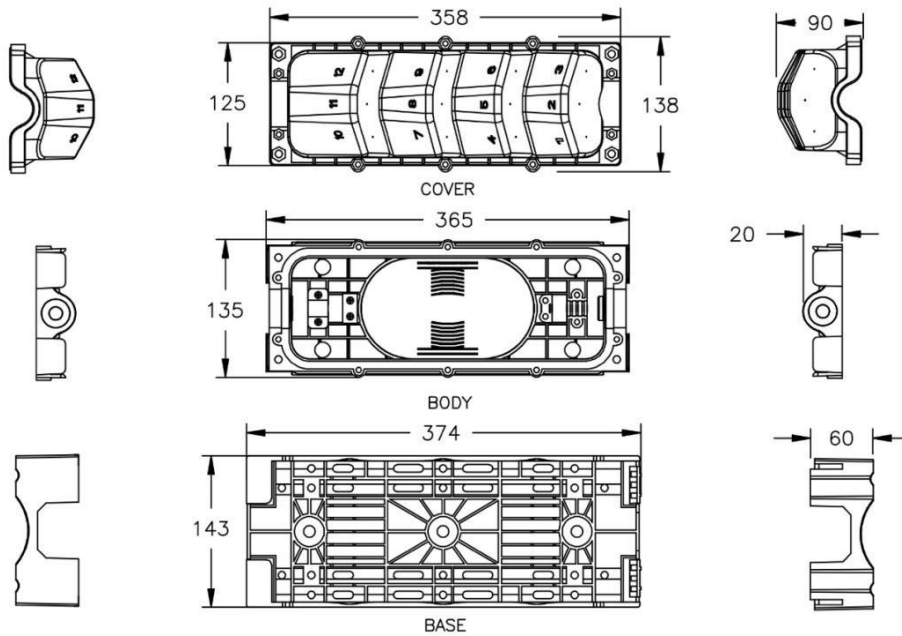

Cable Specification

Cable Type	Flat Loose tube flat drop cable
Cable Size	3.0x4.5mm; 4x7mm; 4.5x8.1mm; 4.5x9.8mm
Cable Quantity	1
Cable Stub Length	50meter to customized
Attenuation, maximum	0.30 dB/km @ 1550 nm | 0.40 dB/km @ 1310 nm
Directivity, minimum	60 dB
Wavelength Range	1260–1635 nm
Insertion Loss, Terminal Connector, max	0.4dB
Return Loss, Connector, minimum	65dB

Technical Box Drawing