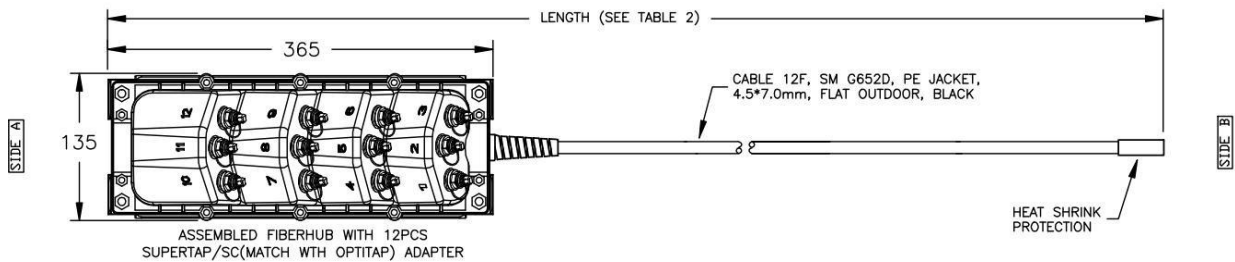

Technical MST with Feed Tail Drawing